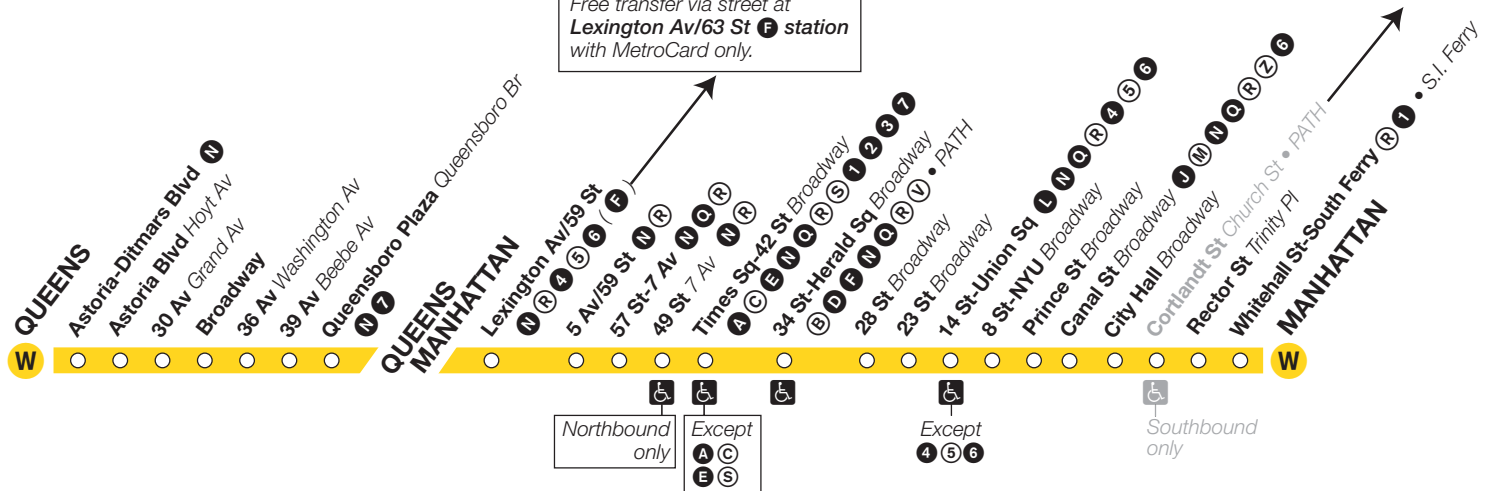

W Broadway Local

On November 25, 2009 the uptown platform at **Cortlandt St** station will reopen.

Due to station reconstruction the **downtown platform will remain closed** until further notice.

Station Service

- **○** **PART-TIME**
  Train does not always operate or sometimes skips this station.
- **♿** **ACCESSIBLE STATION**

Transfers

- **7** Full-time
- **5** Part-time