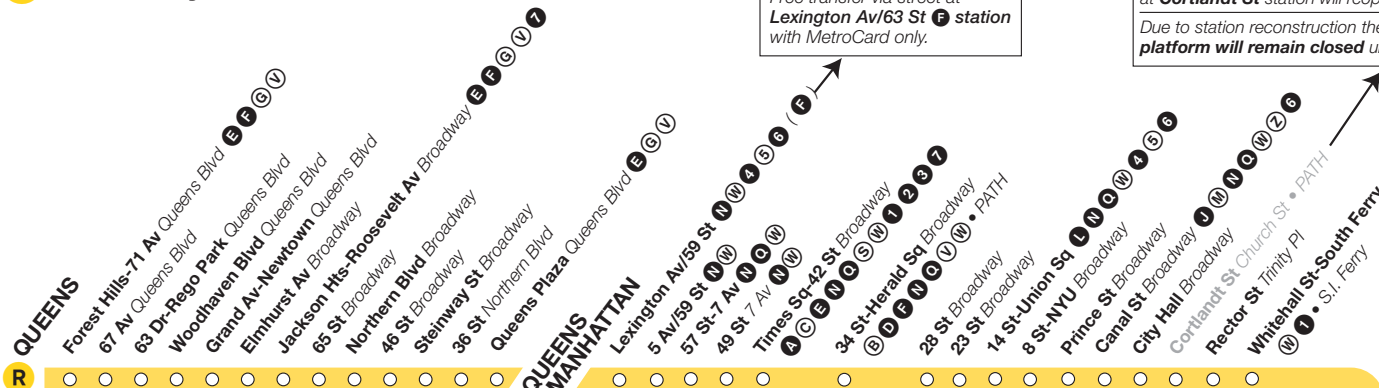

R Broadway Local

Free transfer via street at **Lexington Av/63 St F** station with MetroCard only.

On November 25, 2009 the uptown platform at **Cortlandt St** station will reopen.
Due to station reconstruction the **downtown platform will remain closed** until further notice.

Station Service

- **PART-TIME**
  Train does not always operate or sometimes skips this station.
- ◐ **LATE-NIGHT SERVICE**
  Train stops at this station late night hours only.
- ♿ **ACCESSIBLE STATION**