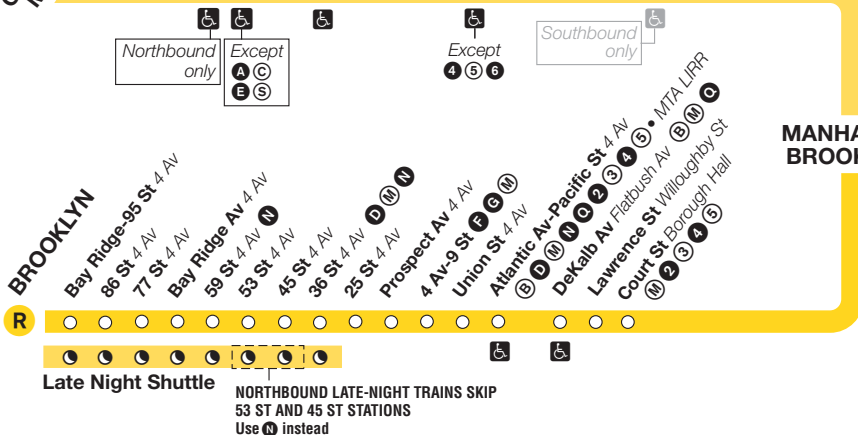

Effective November 25, 2009

Train Timetable

New York City Transit *Going your way*

R trains operate local between Forest Hills-71 Av, Queens, and 95 St/4 Av, Brooklyn, at all times except late nights. During late nights,

R trains operate only in Brooklyn between 36 St and 95 St/4 Av.

Fares – All MTA New York City Transit trains (subways and Staten Island Railway) and local buses (including Limited-Stop and +SelectBusService buses at MetroCard® fare collection machines) accept MetroCard. Express buses only accept 7-Day Express Bus Plus MetroCard or Pay-Per-Ride MetroCard. All of our buses and +SelectBusService coin fare collection machines accept exact fare in coins. Dollar bills, pennies, and half-dollar coins are not accepted.

R Broadway Local

Free transfer via street at **Lexington Av/63 St F** station with MetroCard only.

On November 25, 2009 the uptown platform at **Cortlandt St** station will reopen.
Due to station reconstruction the **downtown platform will remain closed** until further notice.

- A Full-time
- G Part-time

tr00ra09305_cs

Northbound only
Except
A C
E S

Except
4 5 6

Southbound only

Late Night Shuttle

NORTHBOUND LATE-NIGHT TRAINS SKIP 53 ST AND 45 ST STATIONS
Use **N** instead

**MANHATTAN
BROOKLYN**