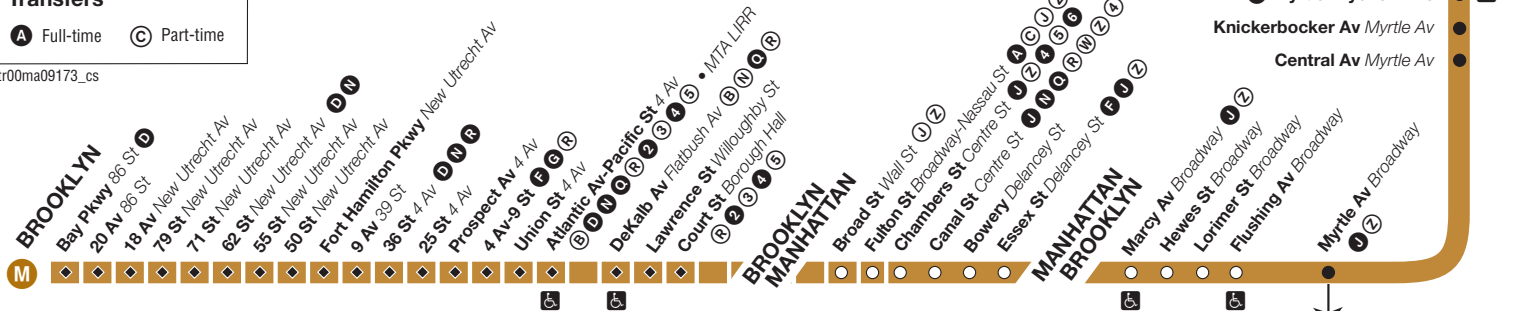

M Nassau Street Local

Station Service

FULL-TIME
Train always operates and always stops here.

PART-TIME
Train does not always operate or sometimes skips this station.

PART-TIME EXTENSION
Train operates weekday rush hours only. All stops from Metropolitan Av, Queens, through Manhattan, to Bay Parkway, Brooklyn.

ACCESSIBLE STATION

Transfers

A Full-time **C** Part-time

tr00ma09173_cs

Shuttle Service
Train operates nights, early mornings and all weekend.

- Middle Village-Metropolitan Av 67 Av
- Fresh Pond Rd 67 Av
- Forest Av 67 Av
- Seneca Av Palmetto St

M QUEENS

QUEENS BROOKLYN

- L** Myrtle-Wyckoff Aves
- Knickerbocker Av Myrtle Av
- Central Av Myrtle Av

WHEN SHUTTLE IS OPERATING
Toward Manhattan:
Transfer to **J** service
Toward Metropolitan Av:
Transfer from **J** service

Weekday Service

M Southbound

From Middle Village-Metropolitan Av, Queens, to Chamber St, Manhattan, or Bay Pkwy, Brooklyn

Met Av	Wyckoff Av	Myrtle Av	Marcy Av	Essex St	Chambers St	Broad St	DeKalb Av	Pacific St	36 St	Bay Pkwy
12:06	12:12	12:18								
12:24	12:30	12:36								
12:44	12:50	12:56								
1:04	1:10	1:16								
1:24	1:30	1:36								
1:44	1:50	1:56								
2:04	2:10	2:16								
2:24	2:30	2:36								
2:44	2:50	2:56								
3:04	3:10	3:16								
3:24	3:30	3:36								
3:44	3:50	3:56								
4:04	4:10	4:16								
4:24	4:30	4:36								
4:44	4:50	4:56								
5:04	5:10	5:16								