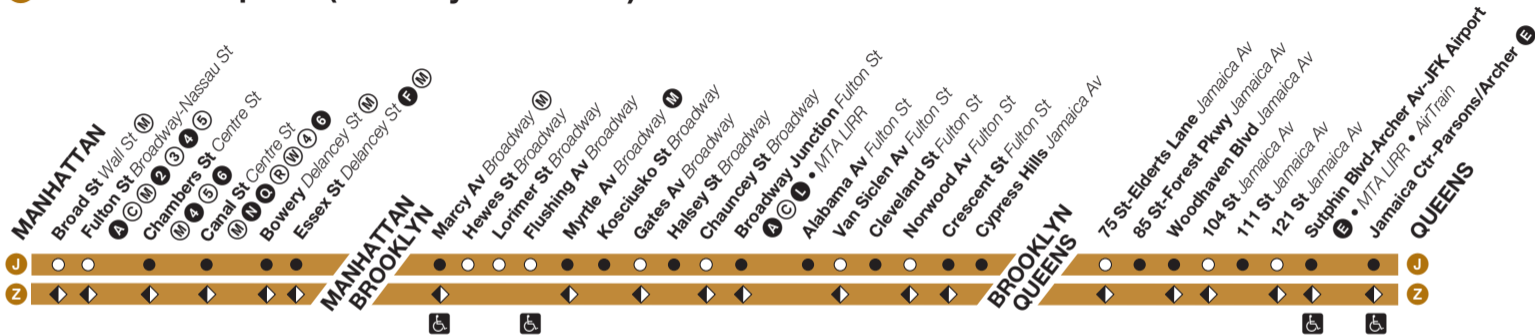

J Nassau St Local
Z Nassau St Express (weekday rush hours)

Station Service

FULL-TIME
Train always operates and always stops here.

PART-TIME
Train does not always operate or sometimes skips this station.

ONE-WAY RUSH HOUR
Train operates in one direction (to Manhattan AM, from Manhattan PM).

ACCESSIBLE STATION

Transfers

Full-time
Part-time