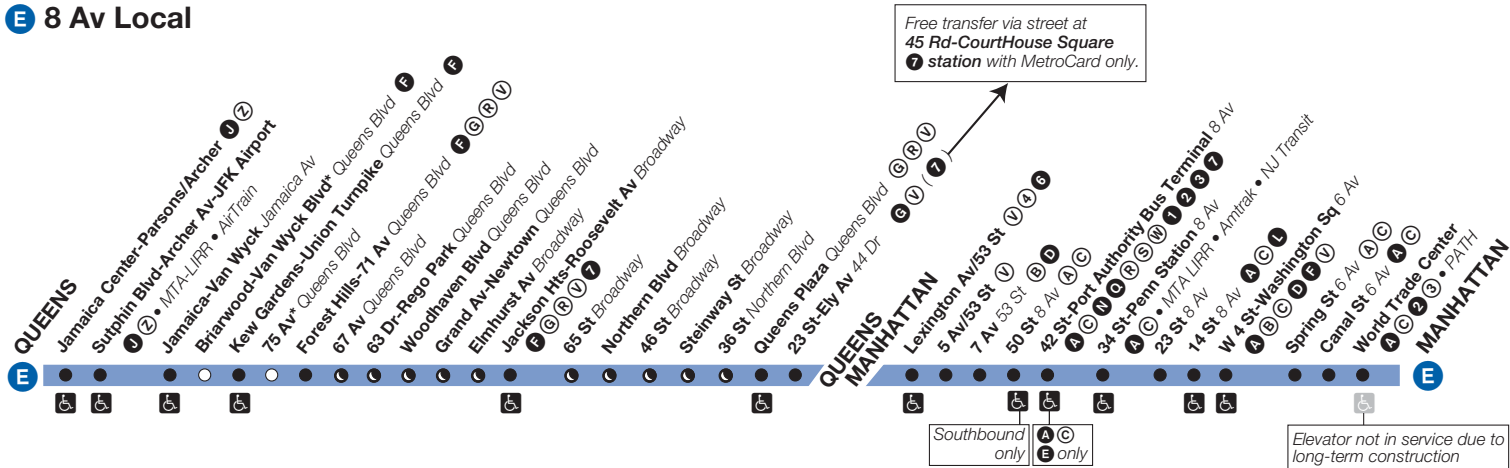

E 8 Av Local

* **E** trains stop at **Briarwood-Van Wyck Blvd** and **75 Av** as follows:

- During weekday evenings and late nights.
- Saturday and Sunday.

tr00ea09197_cs

Station Service

FULL-TIME
Train always operate sand always stops here.

PART-TIME
Train does not always operate or sometimes skips this station.

NIGHT SERVICE
Train stops at this station nighttime hours only.

ACCESSIBLE STATION
TEMPORARILY NOT ACCESSIBLE

Transfers

A Full-time
C Part-time