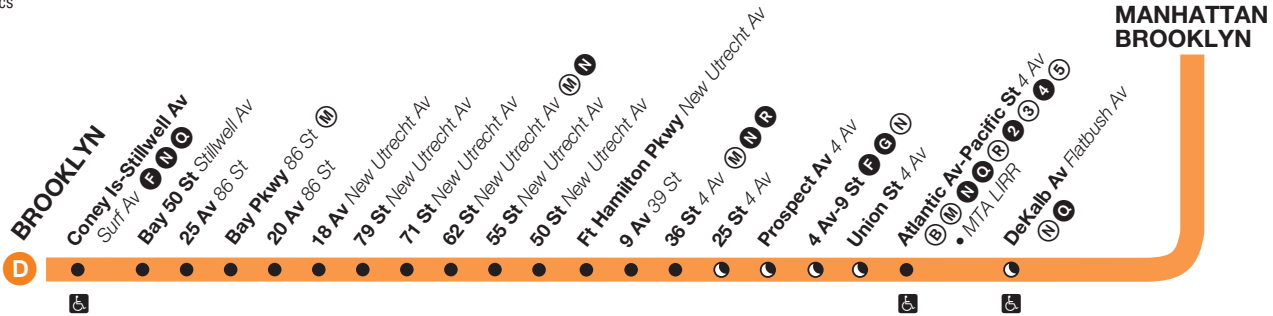

Transfers

- **4** Full-time
- **C** Part-time

tr00da09173_cs