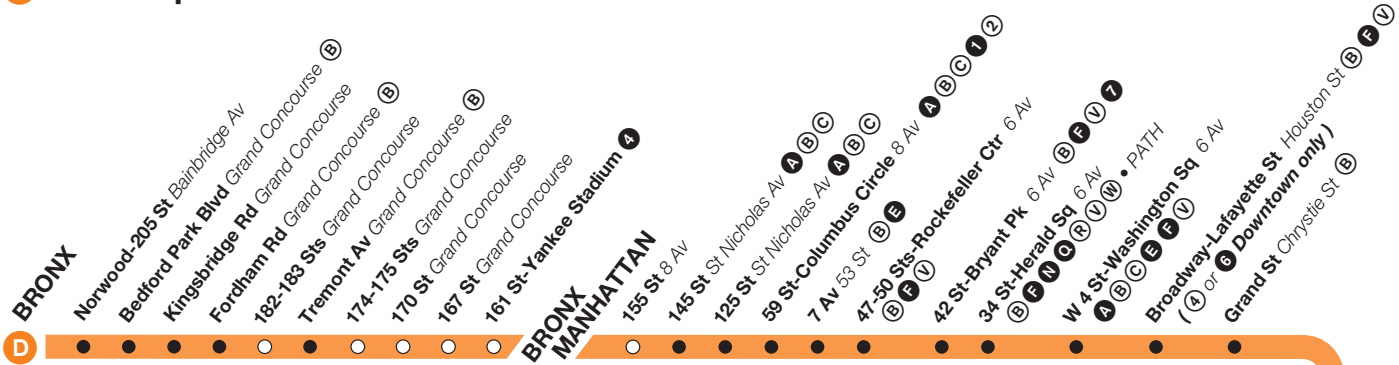

D 6 Av Express