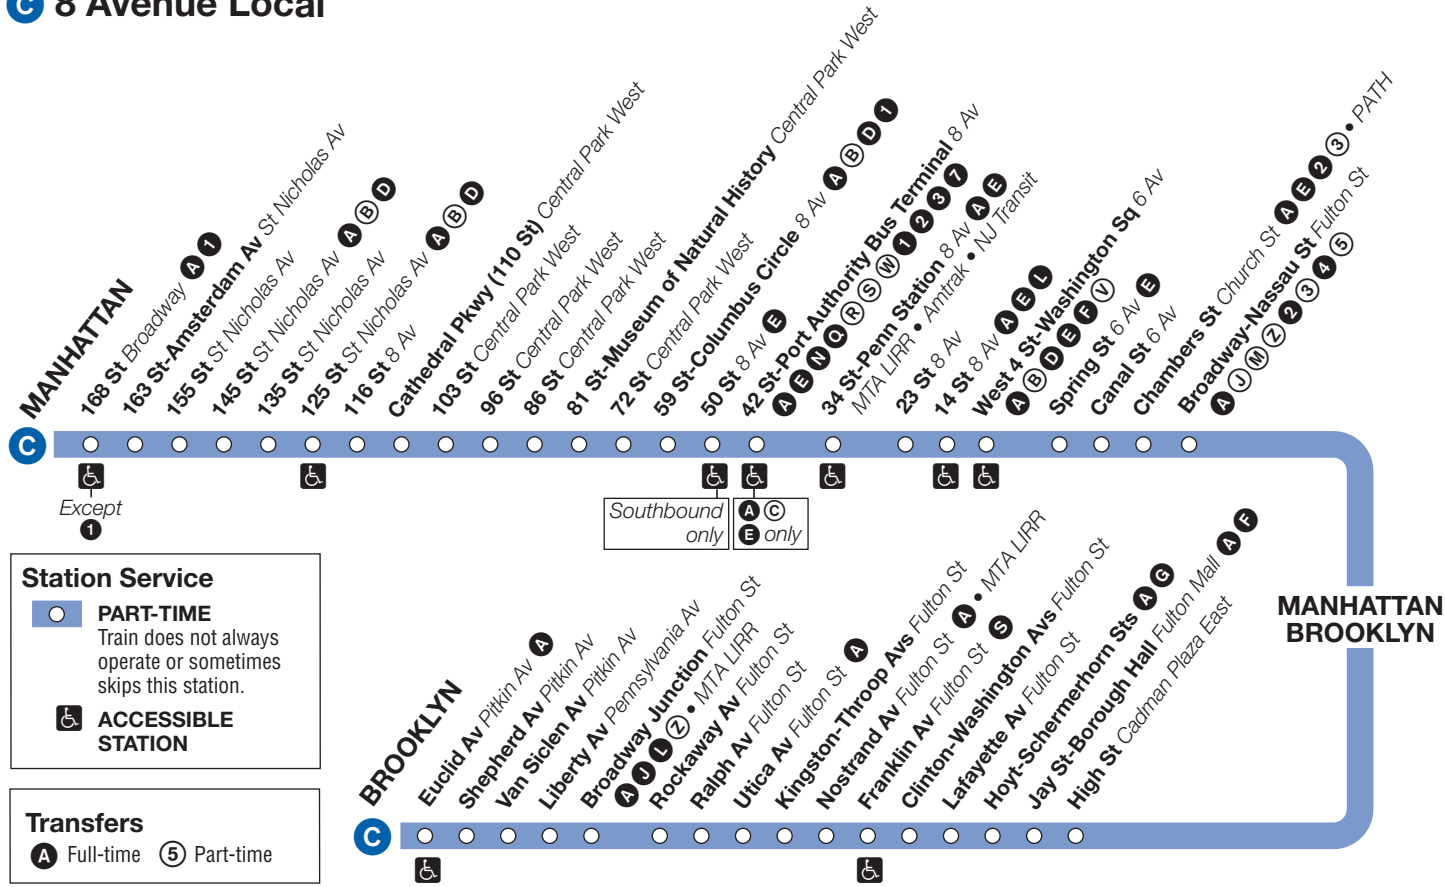

C 8 Avenue Local