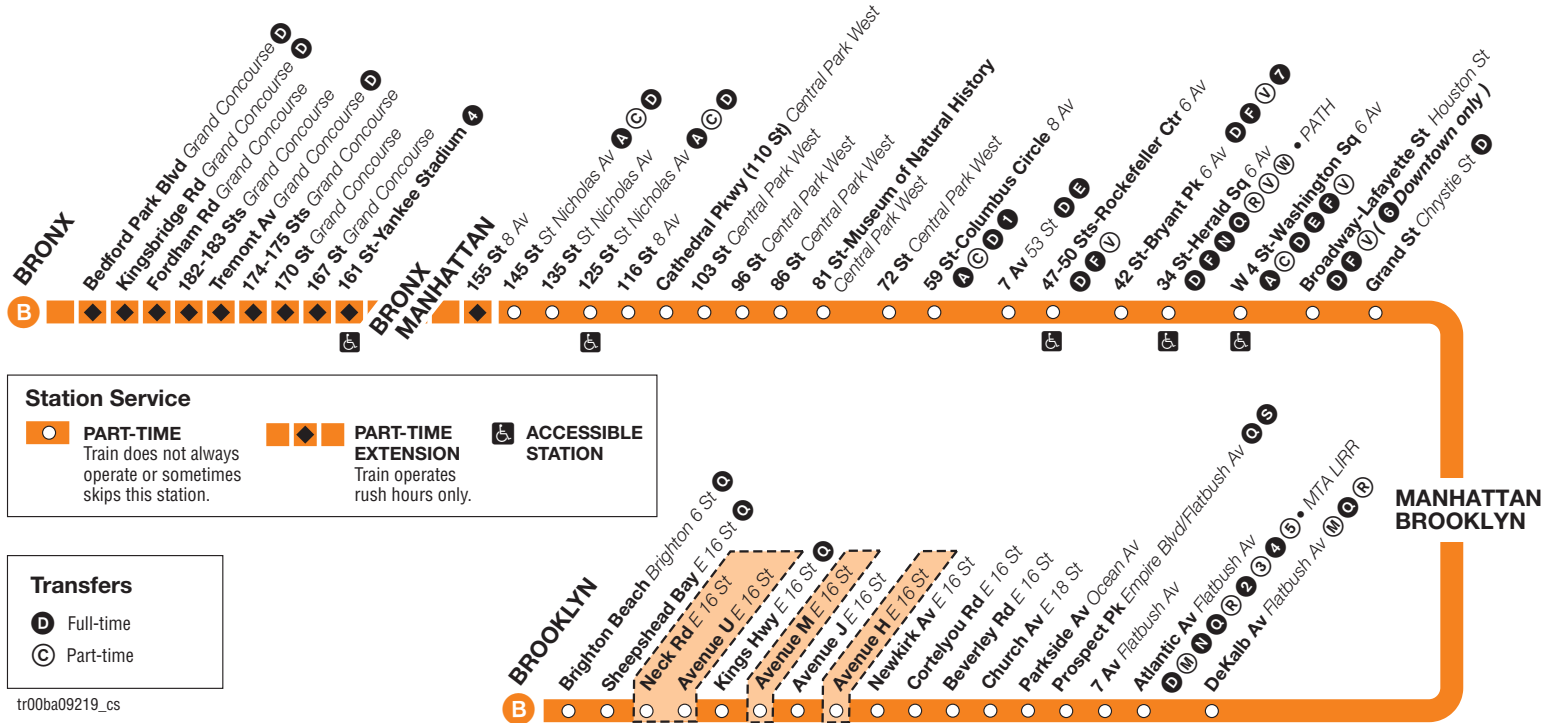

B 6 Avenue Express

Station Service

- **PART-TIME**
  Train does not always operate or sometimes skips this station.
- **PART-TIME EXTENSION**
  Train operates rush hours only.
- **ACCESSIBLE STATION**

Transfers

- Full-time
- Part-time

tr00ba09219_cs

SOME CONEY ISLAND BOUND STOPS ARE BEING BYPASSED

BEGINNING DECEMBER 2008 UNTIL ABOUT DECEMBER 2009:
The Coney Island bound side of the Avenue U and Neck Rd stations are closed for rehabilitation. During rehabilitation the B3K bus will operate weekday afternoons to/from the Kings Highway/East 16 St (B, C) Station, making stops only along Avenue U, between Ocean Av and Gerritsen Av.

The B3K will run every 10 minutes. Travel time is approximately 15 minutes in each direction. Regular fare is charged for the B3K bus.

BEGINNING SEPTEMBER 28, 2009 AND CONTINUING UNTIL ABOUT FALL 2010:
The Coney Island bound side of the Avenue H and Avenue M stations are closed. Southbound customers wishing to exit at the Avenue H or Avenue M stations, will need to go one stop past their destination and take a northbound train one stop.