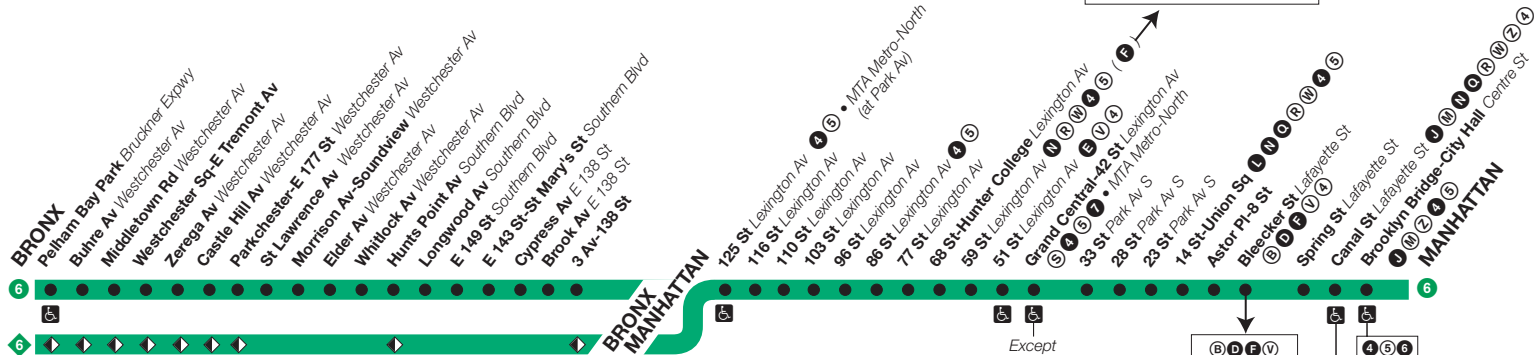

#### For MTA NYC Transit on the Internet visit:

**www.mta.info**

***Bold times denote PM hours.***

***Please read times from left to right.***

*This timetable printed with environmentally friendly ink on recycled paper.*

# 6 Lexington Av Local

Free transfer via street at  
**Lexington Av/63 St**  
**F** station with MetroCard only.

Then every 5-7 minutes from Pelham Bay Pk and every 3-6 minutes from Parkchester until:

EX 7:30	7:39	7:45	7:51	7:54	8:07	8:13	8:20	8:22	8:27
—	7:42	7:50	7:59	8:02	8:15	8:21	8:29	8:31	8:36
EX 7:35	7:45	7:50	7:57	8:00	8:13	8:19	8:27	8:28	8:33