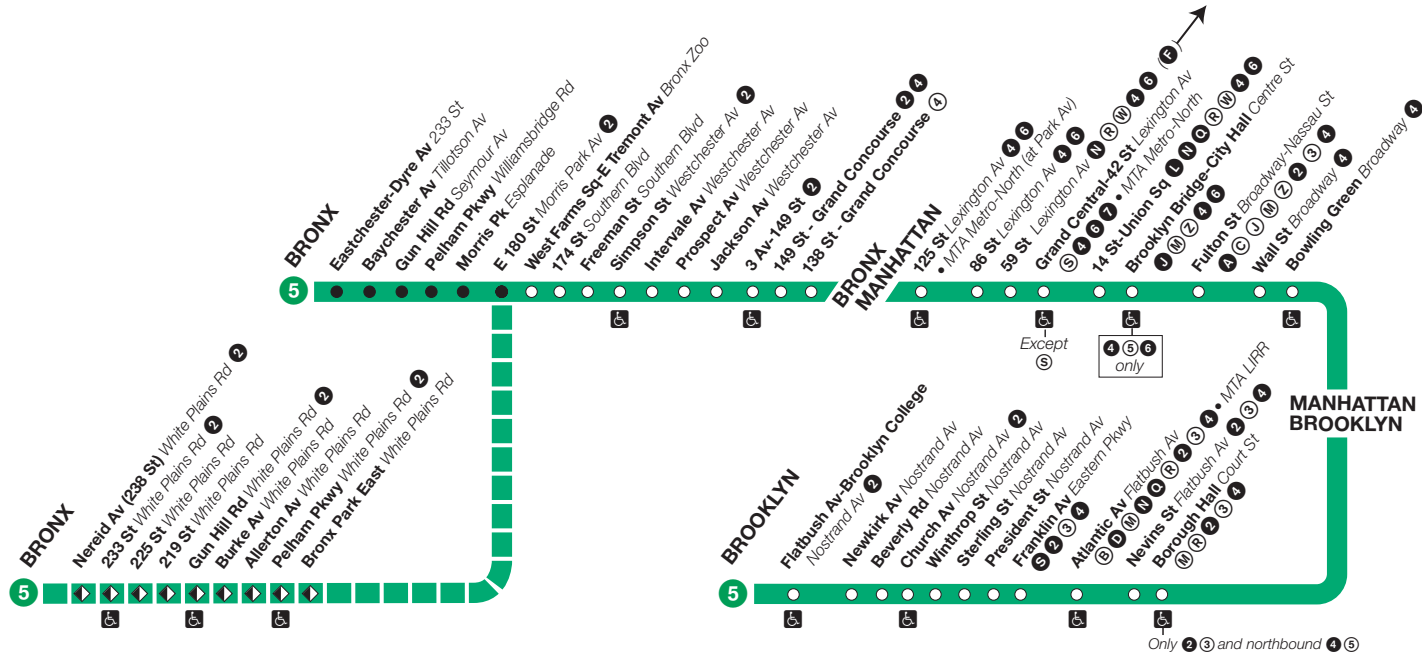

5 Lexington Av Express

Station Service

- **FULL-TIME**
  Train always operates and always stops here.
- ◐ **PART-TIME**
  Train does not always operate or sometimes skips this station.
- **ROUTE EXTENSION**
  Train operates in one direction (to Manhattan AM, from Manhattan PM).
- **ACCESSIBLE STATION**

Transfers

- 2 Full-time
- W Part-time