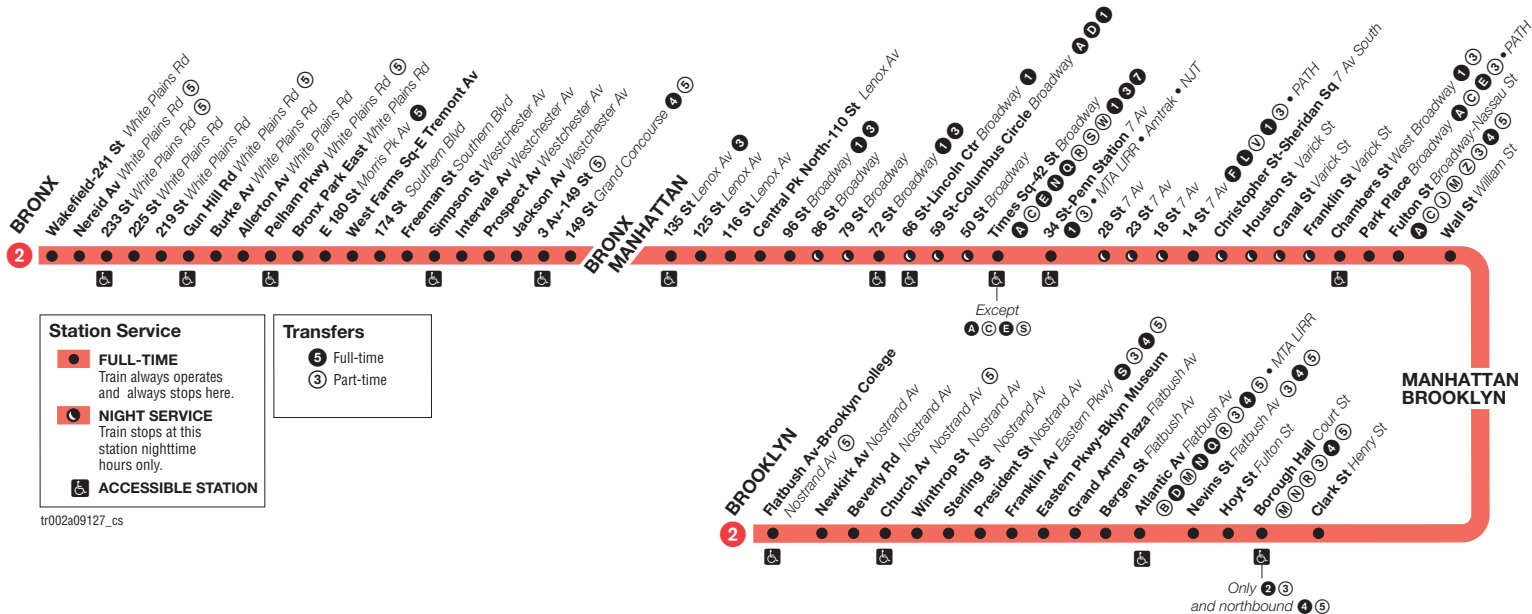

2 7 Avenue Express

Station Service

- **FULL-TIME**
  Train always operates and always stops here.
- **NIGHT SERVICE**
  Train stops at this station nighttime hours only.
- **ACCESSIBLE STATION**

Transfers

- (5) Full-time
- (3) Part-time

tr002a09127_cs