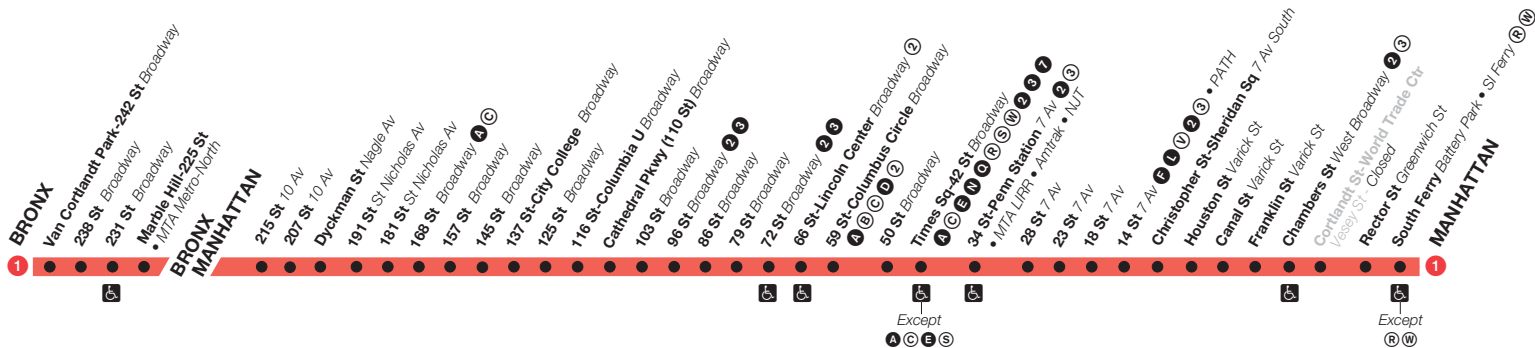

1 Broadway - 7 Avenue Local

Station Service

FULL-TIME
Train always operates and always stops here.

ACCESSIBLE STATION

Transfers

A Full-time
C Part-time

tr001a09127_cs

During morning rush hours, additional **1** service is provided south of 137 St.