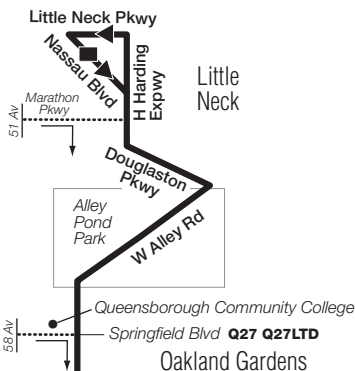

12-10154

169 St/Hillside Av

- (F) 169 ST
- **Bus Service:**
  Q1 Q2 Q3 Q17 Q31 Q36 Q43
  N1 N6 N22 N22A N24 N26
  Weekday & Saturday: Q77
  Weekday: Q76 Q17LTD Q36LTD
  Q43LTD X68

08-10162

Merrick Blvd/Archer Av

Q4 Q5 Q17 Q20A Q24
Q31 Q83 Q84 Q85 N4
Day: Q44LTD Nite: Q44
Weekday: Q20B Q17LTD

Note:
Some buses start and finish at Merrick Blvd and Archer Av.

165 St/Jamaica Av

Q6 Q8 Q9 Q24 Q31
Q41 Q54 Q56 Q110

11-08259

Q110 Q111
Q112 Q113LTD

2-08297

Jamaica Station
Sutphin Blvd/Archer Av

- MTA **LIRR Jamaica**
- **AIRTRAIN JFK**
- (E J Z) **SUTPHIN BLVD-ARCHER AV-JFK AIRPORT**
- **Bus Service:**
  Q6 Q8 Q9 Q20A Q24 Q25 Q31
  Q34 Q40 Q41 Q43 Q60 Q65
  Day: Q44LTD Nite: Q44
  Weekday: Q20B Q25LTD
  Q43LTD Q65LTD

03-09064

Jamaica Center
Parsons Blvd/Archer Av

- (E J Z) **JAMAICA CENTER-PARSONS/ARCHER**
- **Bus Service:**
  Q4 Q5 Q20A Q24 Q25 Q31 Q34 Q65 Q83 Q84
  Q85 Q110 Q111 Q112 Q113 Q113LTD N4
  Day: Q44LTD Nite: Q44
  Weekday: Q20B Q42 Q4LTD Q5LTD
  Q25LTD Q65LTD Q83LTD Q85LTD

qu030a10165_cs

Q30 LEGEND

- Terminal
- (F) STATION NAME
- Subway Connection
- MTA **LIRR Railroad Station**
- Bus Transfer Point
- Part-time Terminal
- ..... Supplemental Service
- School Days (early PM)

♿ For subway and rail station accessibility, please see The Map, subway timetables, www.mta.info, or www.tripplanner.mta.info.

For travel information, call 718-330-1234
or visit www.mta.info