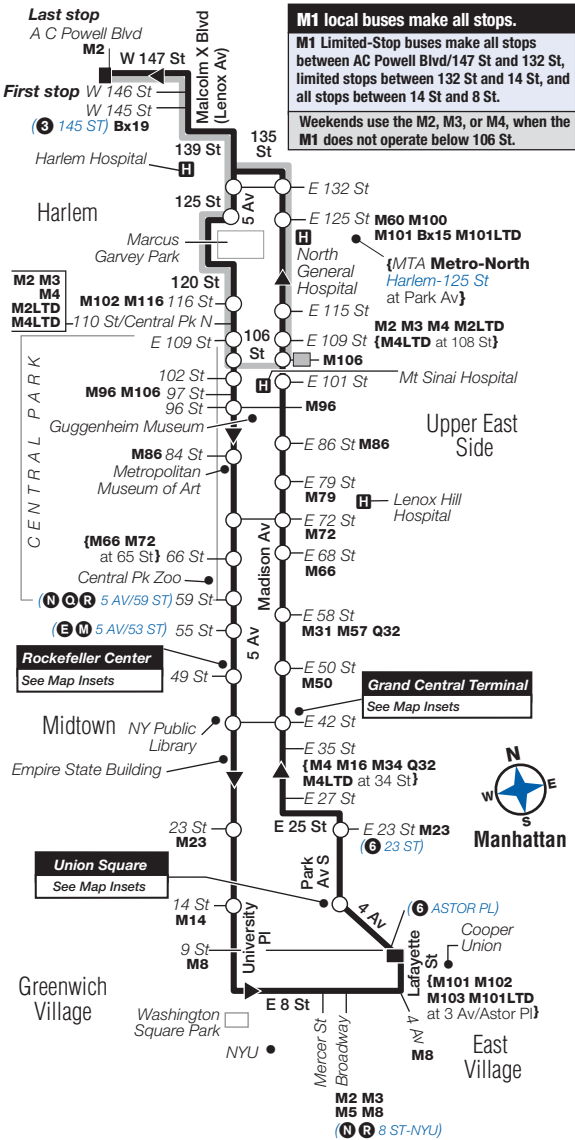

M1 LEGEND

 Terminal (6 STATION NAME) Subway Connection - MTA Metro-North Railroad Station	- M72 Bus Transfer Point Limited-Stop Weekend Terminal Weekend Route

ma001a10175_cs

For subway and rail station accessibility, please see The Map, subway timetables, www.mta.info, or www.tripplanner.mta.info.

**For travel information, call 718-330-1234
or visit www.mta.info**