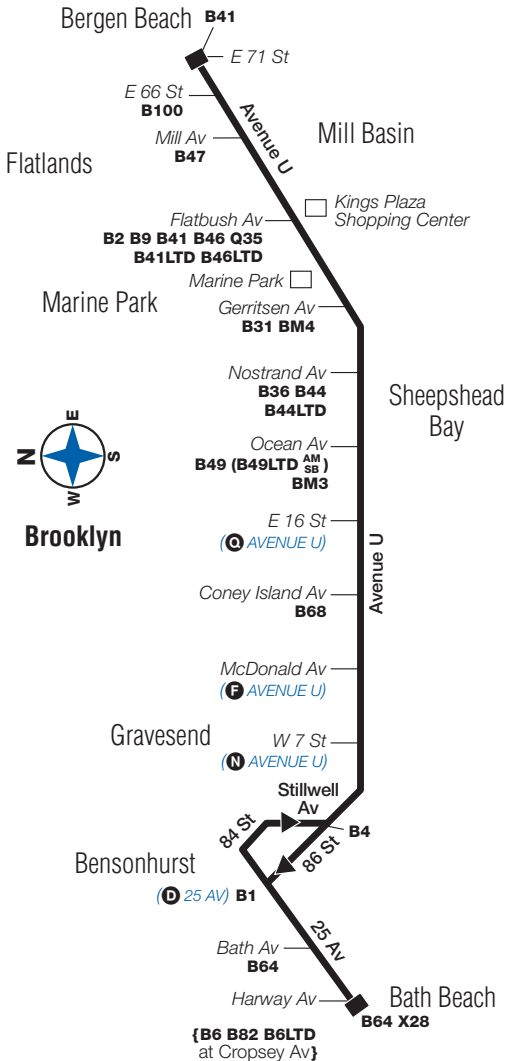

br003a10166_cs

B3 LEGEND

- Terminal
- **B41** Bus Transfer Point
- Q *STATION NAME*
  Subway Connection
- (SB) South-bound

For subway and rail station accessibility, please see The Map, subway timetables, www.mta.info, or www.tripplanner.mta.info.

**For travel information, call 718-330-1234
or visit www.mta.info**